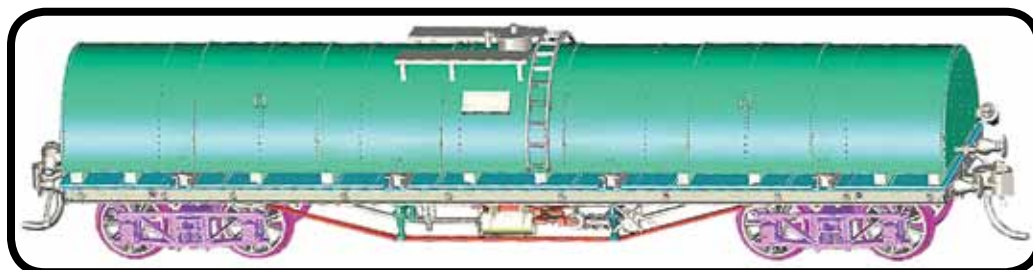

TRADING HOURS: MON-FRI: 9.30am-5.00pm. SATURDAY: 9.30am-2.00pm. CLOSED SUNDAYS

NSWGR Rivetted WT Water Tank

Expected delivery May/June 2018

CASULA HOBBIES is proud to announce the forthcoming production of the NSWGR Rivetted WT Water Tank.

These 7000 gallon bogie water gins were used throughout the system as auxiliary tanks for locomotives in arid areas and in groups to supply country towns and settlements. They were also used in way and works service to supply fettlers camps and weedicide trains.